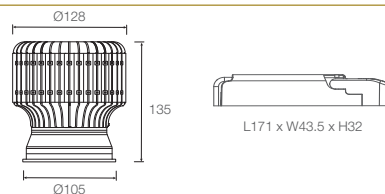

TECHNOLOGY AND FEATURES

Advanced Thermal Protection System

Low Flicker, No Risk (IEEE 1789)

Converging Optical Lens Maximising LOR

DIMENSIONS (MM)

SPECIFICATIONS

Family Type	300 Series
Mains Voltage	220-240V, 50Hz
Typical Operating Voltage	34V
Typical Operating Current	1050mA
Colour	Black
Installation Compatibility	Compatible with ELR size-6 fixtures or most AR111 fittings.
Lifetime	50,000 hours (80% lumen maintenance at Ta = 35°C), B10
Beam Angles	15°, 35°, 60°
Colour Temperatures	tuneWHITE 1800K - 4000K, tuneWHITE 2700K - 5500K
CRI	ProART (CRI~95)
SDCM	2 step MacAdam ellipse binning

300 PRO tuneWHITE

Height (m)		Emax (lx)		
		15°	35°	60°
1	E(0°)	29852	9856	3844
	Cone Ø (m)	0.27	0.59	1.02
2	E(0°)	7463	2464	961
	Cone Ø (m)	0.55	1.18	2.05
3	E(0°)	3317	1095	427
	Cone Ø (m)	0.82	1.78	3.07
4	E(0°)	1866	616	240
	Cone Ø (m)	1.10	2.37	4.09
5	E(0°)	1194	394	154
	Cone Ø (m)	1.37	2.96	5.12

ELR Module				Luminous Flux (lm)		
Type	LED Power	System Power	CRI	5500K		
				15°	35°	60°
300 Pro TW	36W	43W	ProART CRI~95	3315	3315	3315

Data are based on maximum output at highest CCT (5500K).
4000K will have a nominal data value of 5% lower than published.
2700K will have a nominal data value of 10% lower than published.
1800K will have a nominal data value of 30% lower than published.
Nominal CRI~95, equals to Ra>90~97, R9>50